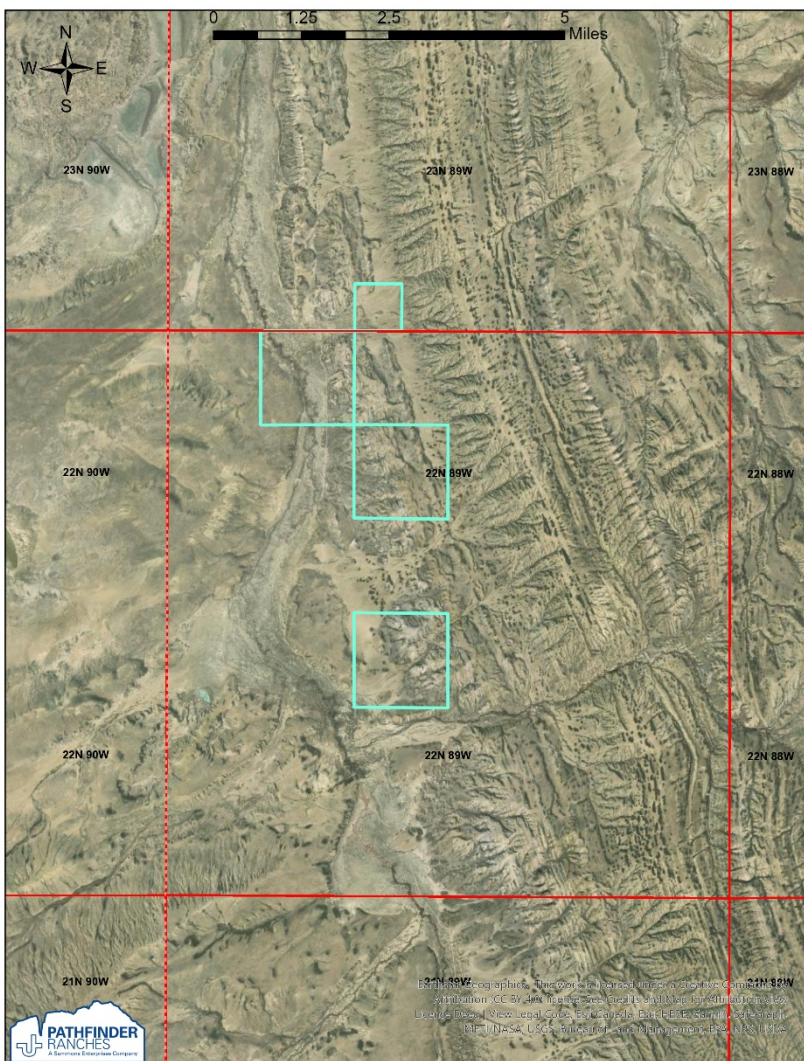

LAND FOR SALE

- 2,200 Acres
- Located in T22N R89W and T23N R89W
- 15 miles NW of Rawlins, Wyoming
- Suitable for home sites, livestock grazing, hunting property
- Contact Matt Hoobler at Pathfinder Ranches for more information