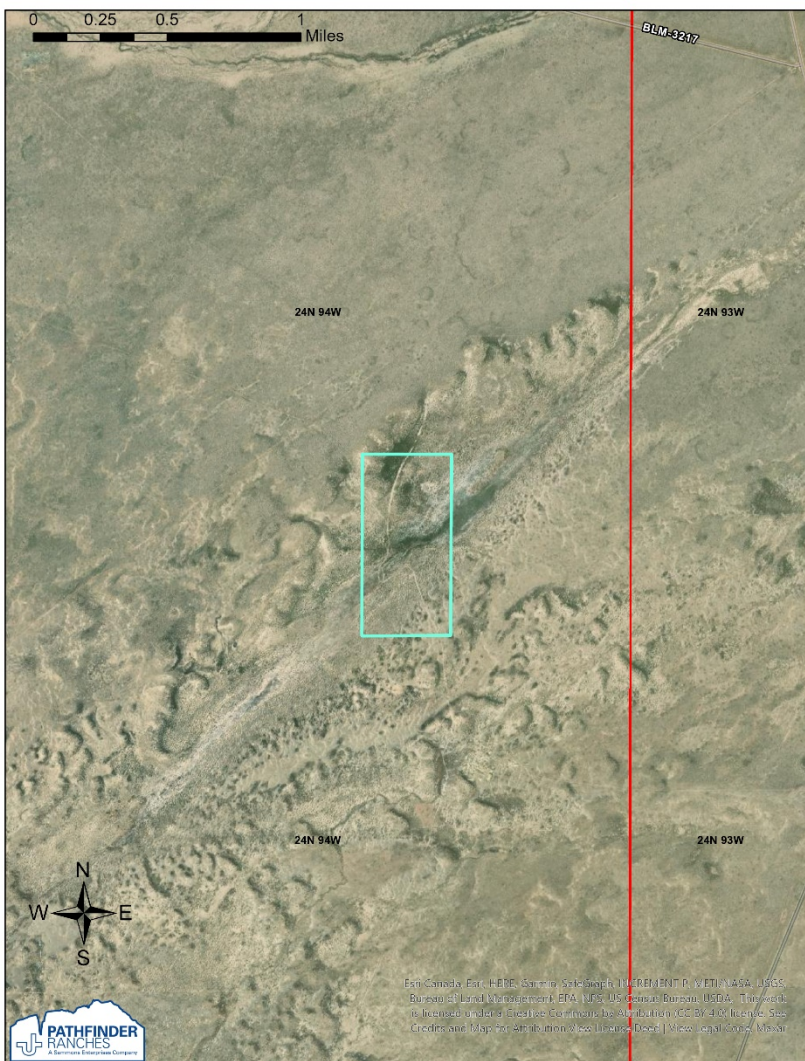

LAND FOR SALE

- 80 Acres
- Located in T24N R94W
- 24 miles North of Wamsutter, Wyoming
- Suitable for home sites, livestock grazing, hunting property
- Contact Matt Hoobler at Pathfinder Ranches for more information